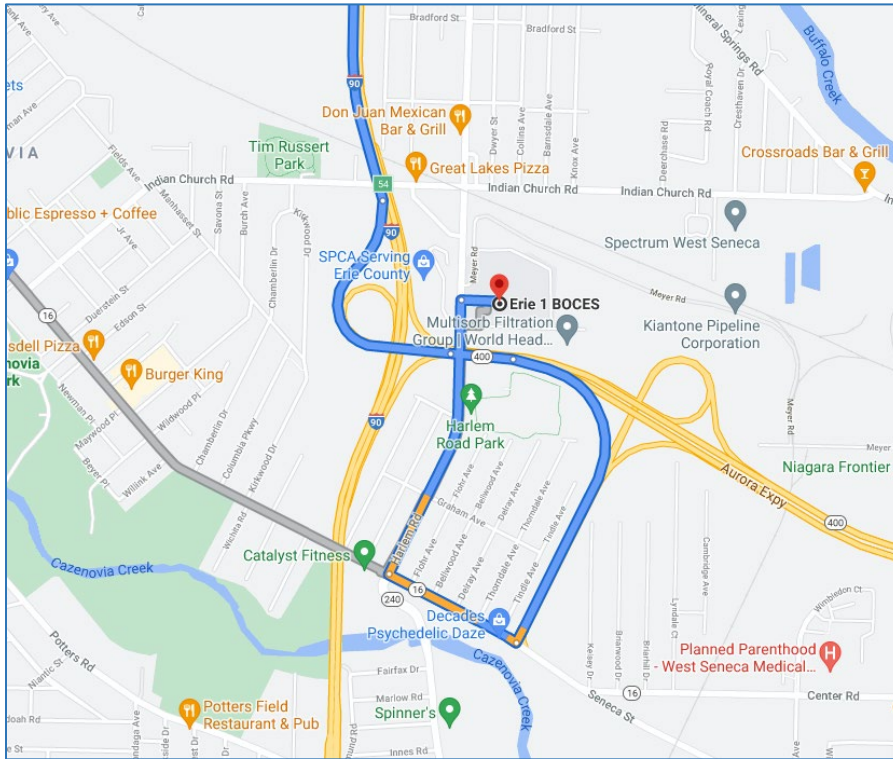

355 Harlem Road, West Seneca 14224

Current COVID-19 Protocols:

- Visitors must always wear face coverings.
- Visitors must sign in and attest to COVID questions.
- Visitors must adhere to social distancing guidelines.

DIRECTIONS TO GET TO ERIE 1 BOCES

From the 400 Expressway and Mainline Thruway (Rt. 90)

If you are coming in toward Buffalo on the 400 Expressway, exit at Seneca Street. At the exit signal, make a right turn and go to Harlem Road (Signal there and church on right). Make a right turn; go down ½ mile and building complex will be on the right side of the road.

If you are coming on the main line thruway (Rt. 90), take exit 54 (400 Expressway) toward West Seneca and get off and go to Harlem Road (Signal there and church on right). Make a right turn; go down ½ mile and building complex will be on right side of the road.

Sign out front: ERIE 1 BOCES EDUCATION CAMPUS

Go to Building C. Sign above the door says: Erie 1 BOCES

Visitor parking is available in the front and left of the entrance to Building C.