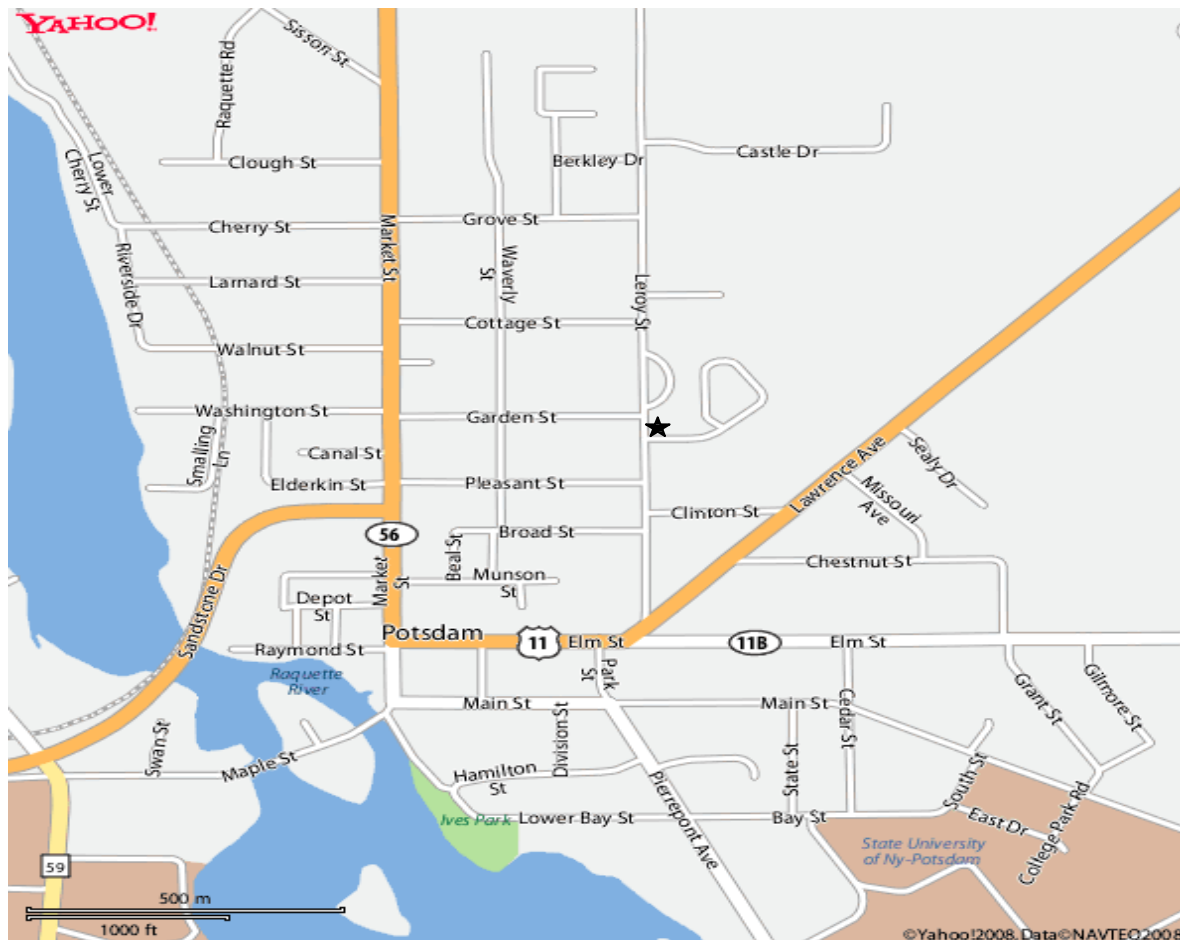

Potsdam Central School District

29 Leroy St
Potsdam, NY 13676

Current COVID-19 Protocols:

- Visitors must always wear face coverings.
- Visitors must sign in and attest to COVID questions.
- Visitors must adhere to social distancing guidelines.

Please park in a parking space in the half circle driveway (29 Leroy Street). Enter through the main entrance of the high school building, check in with the main office secretary for a visitor tag and directions to the consultation room. Please be sure to check with the secretary when your appointment is complete. Thank you.

From the North:

Take US RT-56.
Turn left at Garden St.
Turn right at Leroy St.
The building will be on the left.

From the East

Head West on US RT-11.
Turn right at Clinton St.
Turn right at Leroy St.
The building will be on the right.

From the West

Take US RT-11.
Turn left at Market St /TR-56.
Turn right at Garden St.
Turn right at Leroy St.
The building will be on the left.

From the South

Take RT-56.
Turn Right at Elm St / US-11.
Turn Left at Lawrence Ave/ US-11.
Slight left at Leroy St.
The building will be on the right.