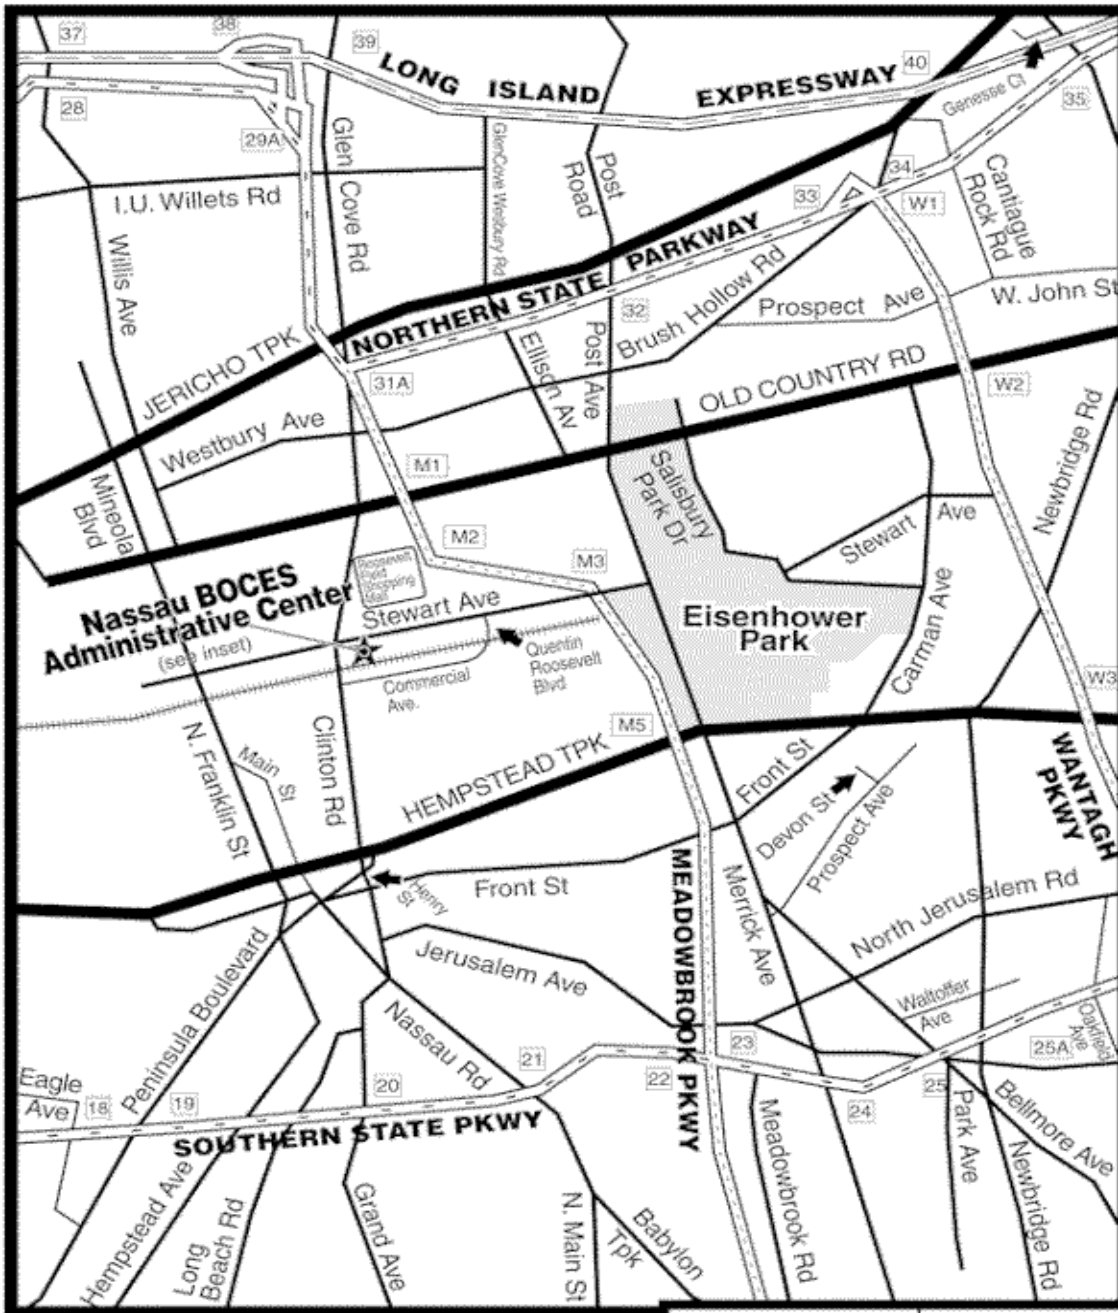

P = Nassau BOCES Parking